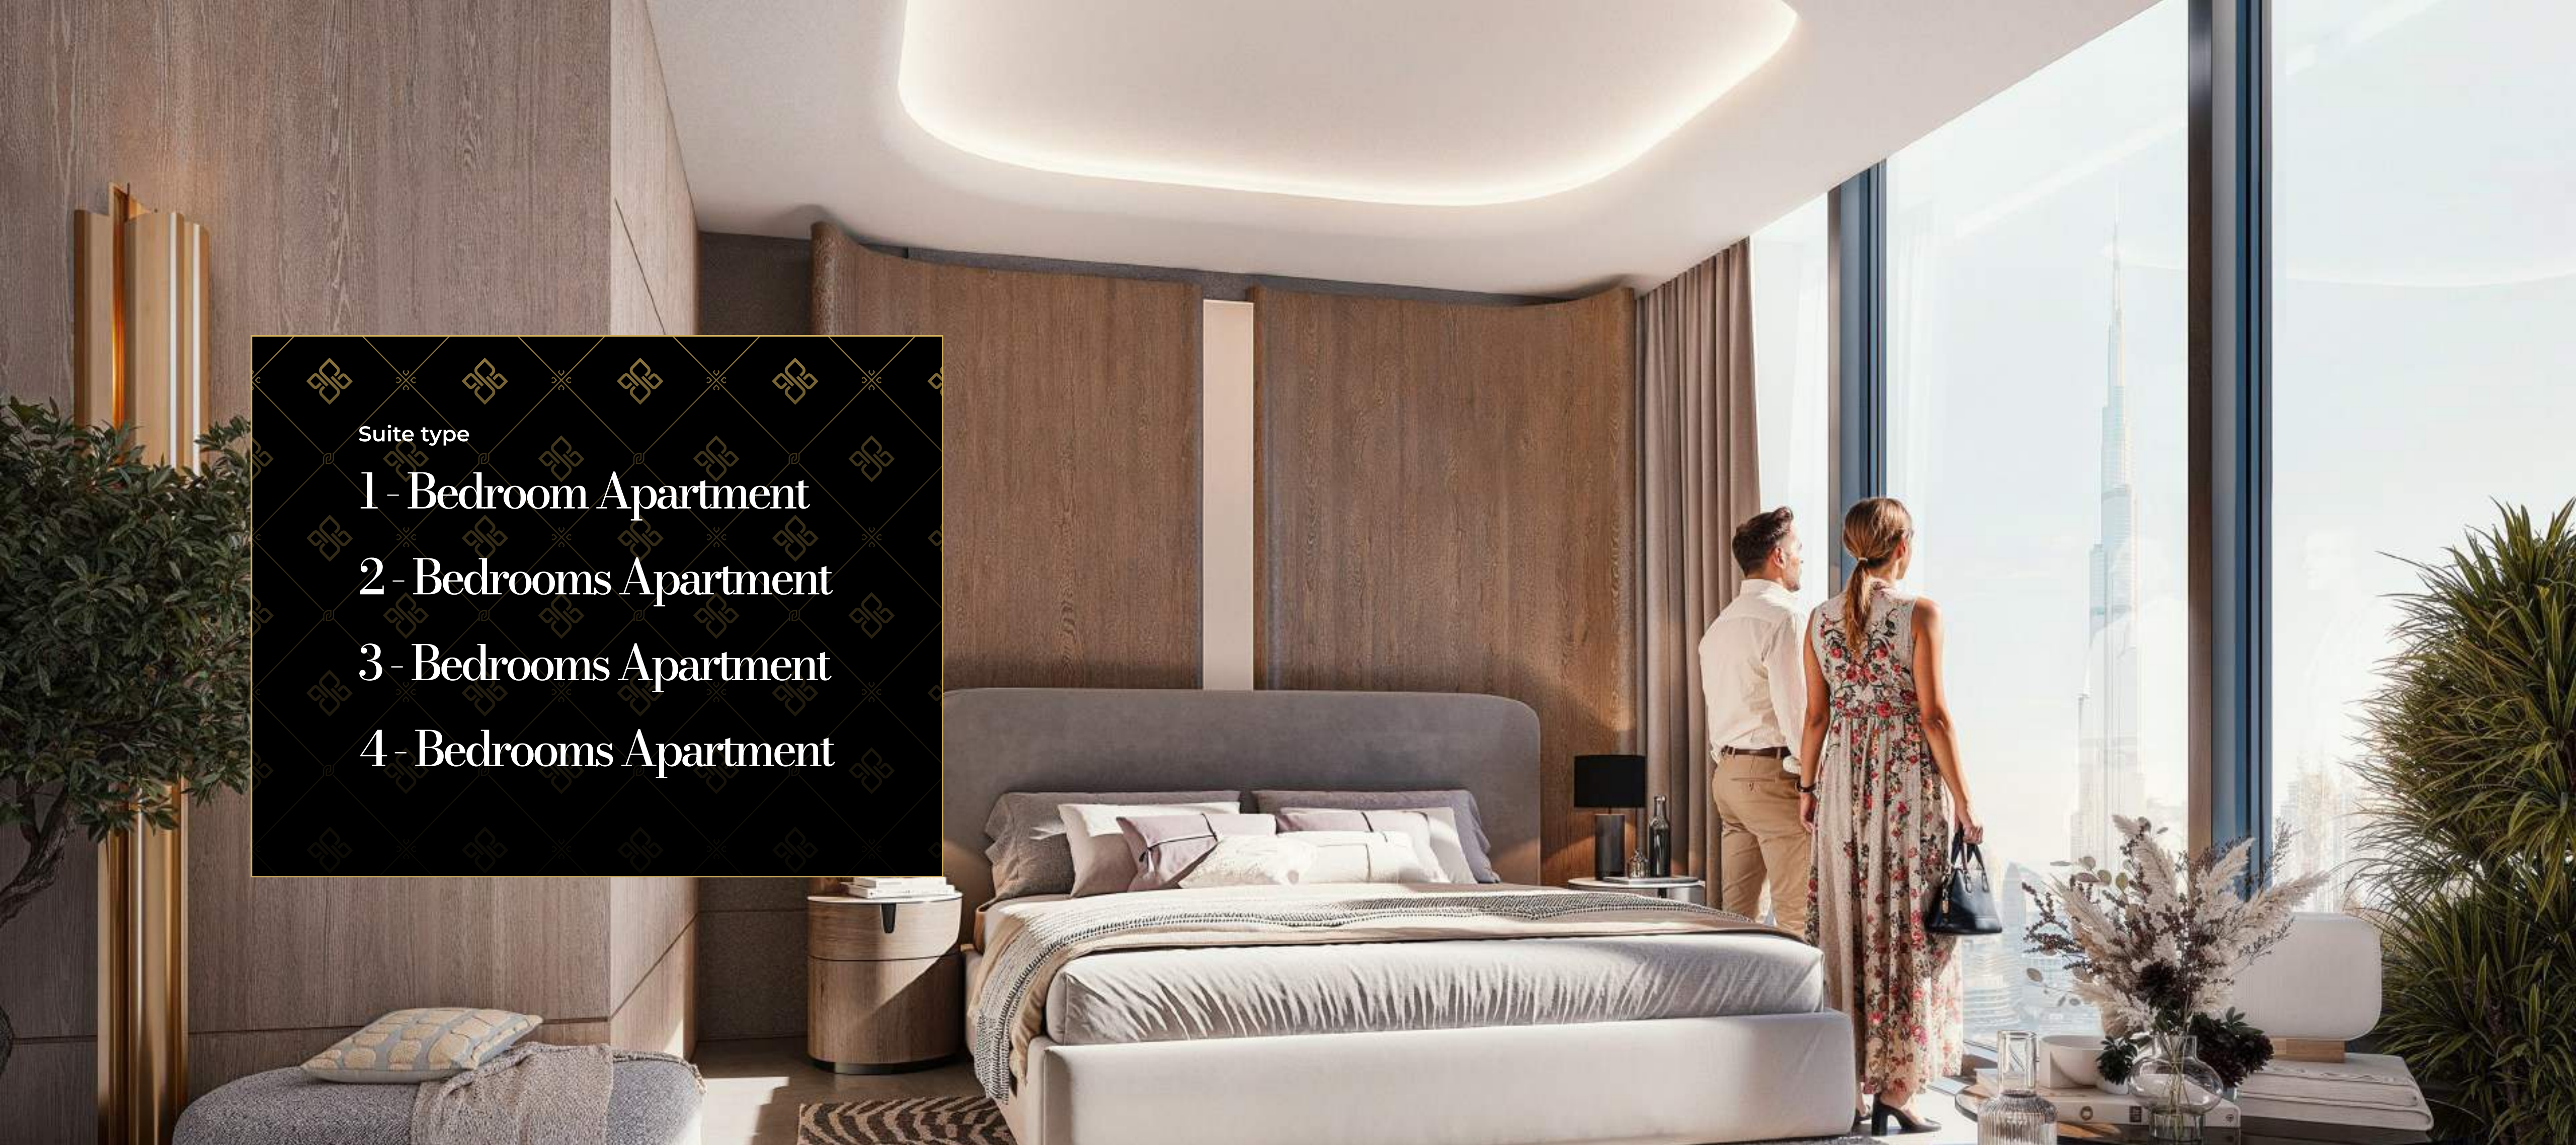

As a symbol of luxury in Dubai, this tower redefines opulence and comfort, elevating the everyday lifestyle experience to new heights.

Inspirations

01

02

03

04

05

06

TIGER SKY
TOWER

BLOCK E

Lobby Height
8-9 m

3606

3602

- Suite type
- 1 - Bedroom Apartment
 - 2 - Bedrooms Apartment
 - 3 - Bedrooms Apartment
 - 4 - Bedrooms Apartment

Fully Furnished Apartments

With built-in
home appliances
Candy