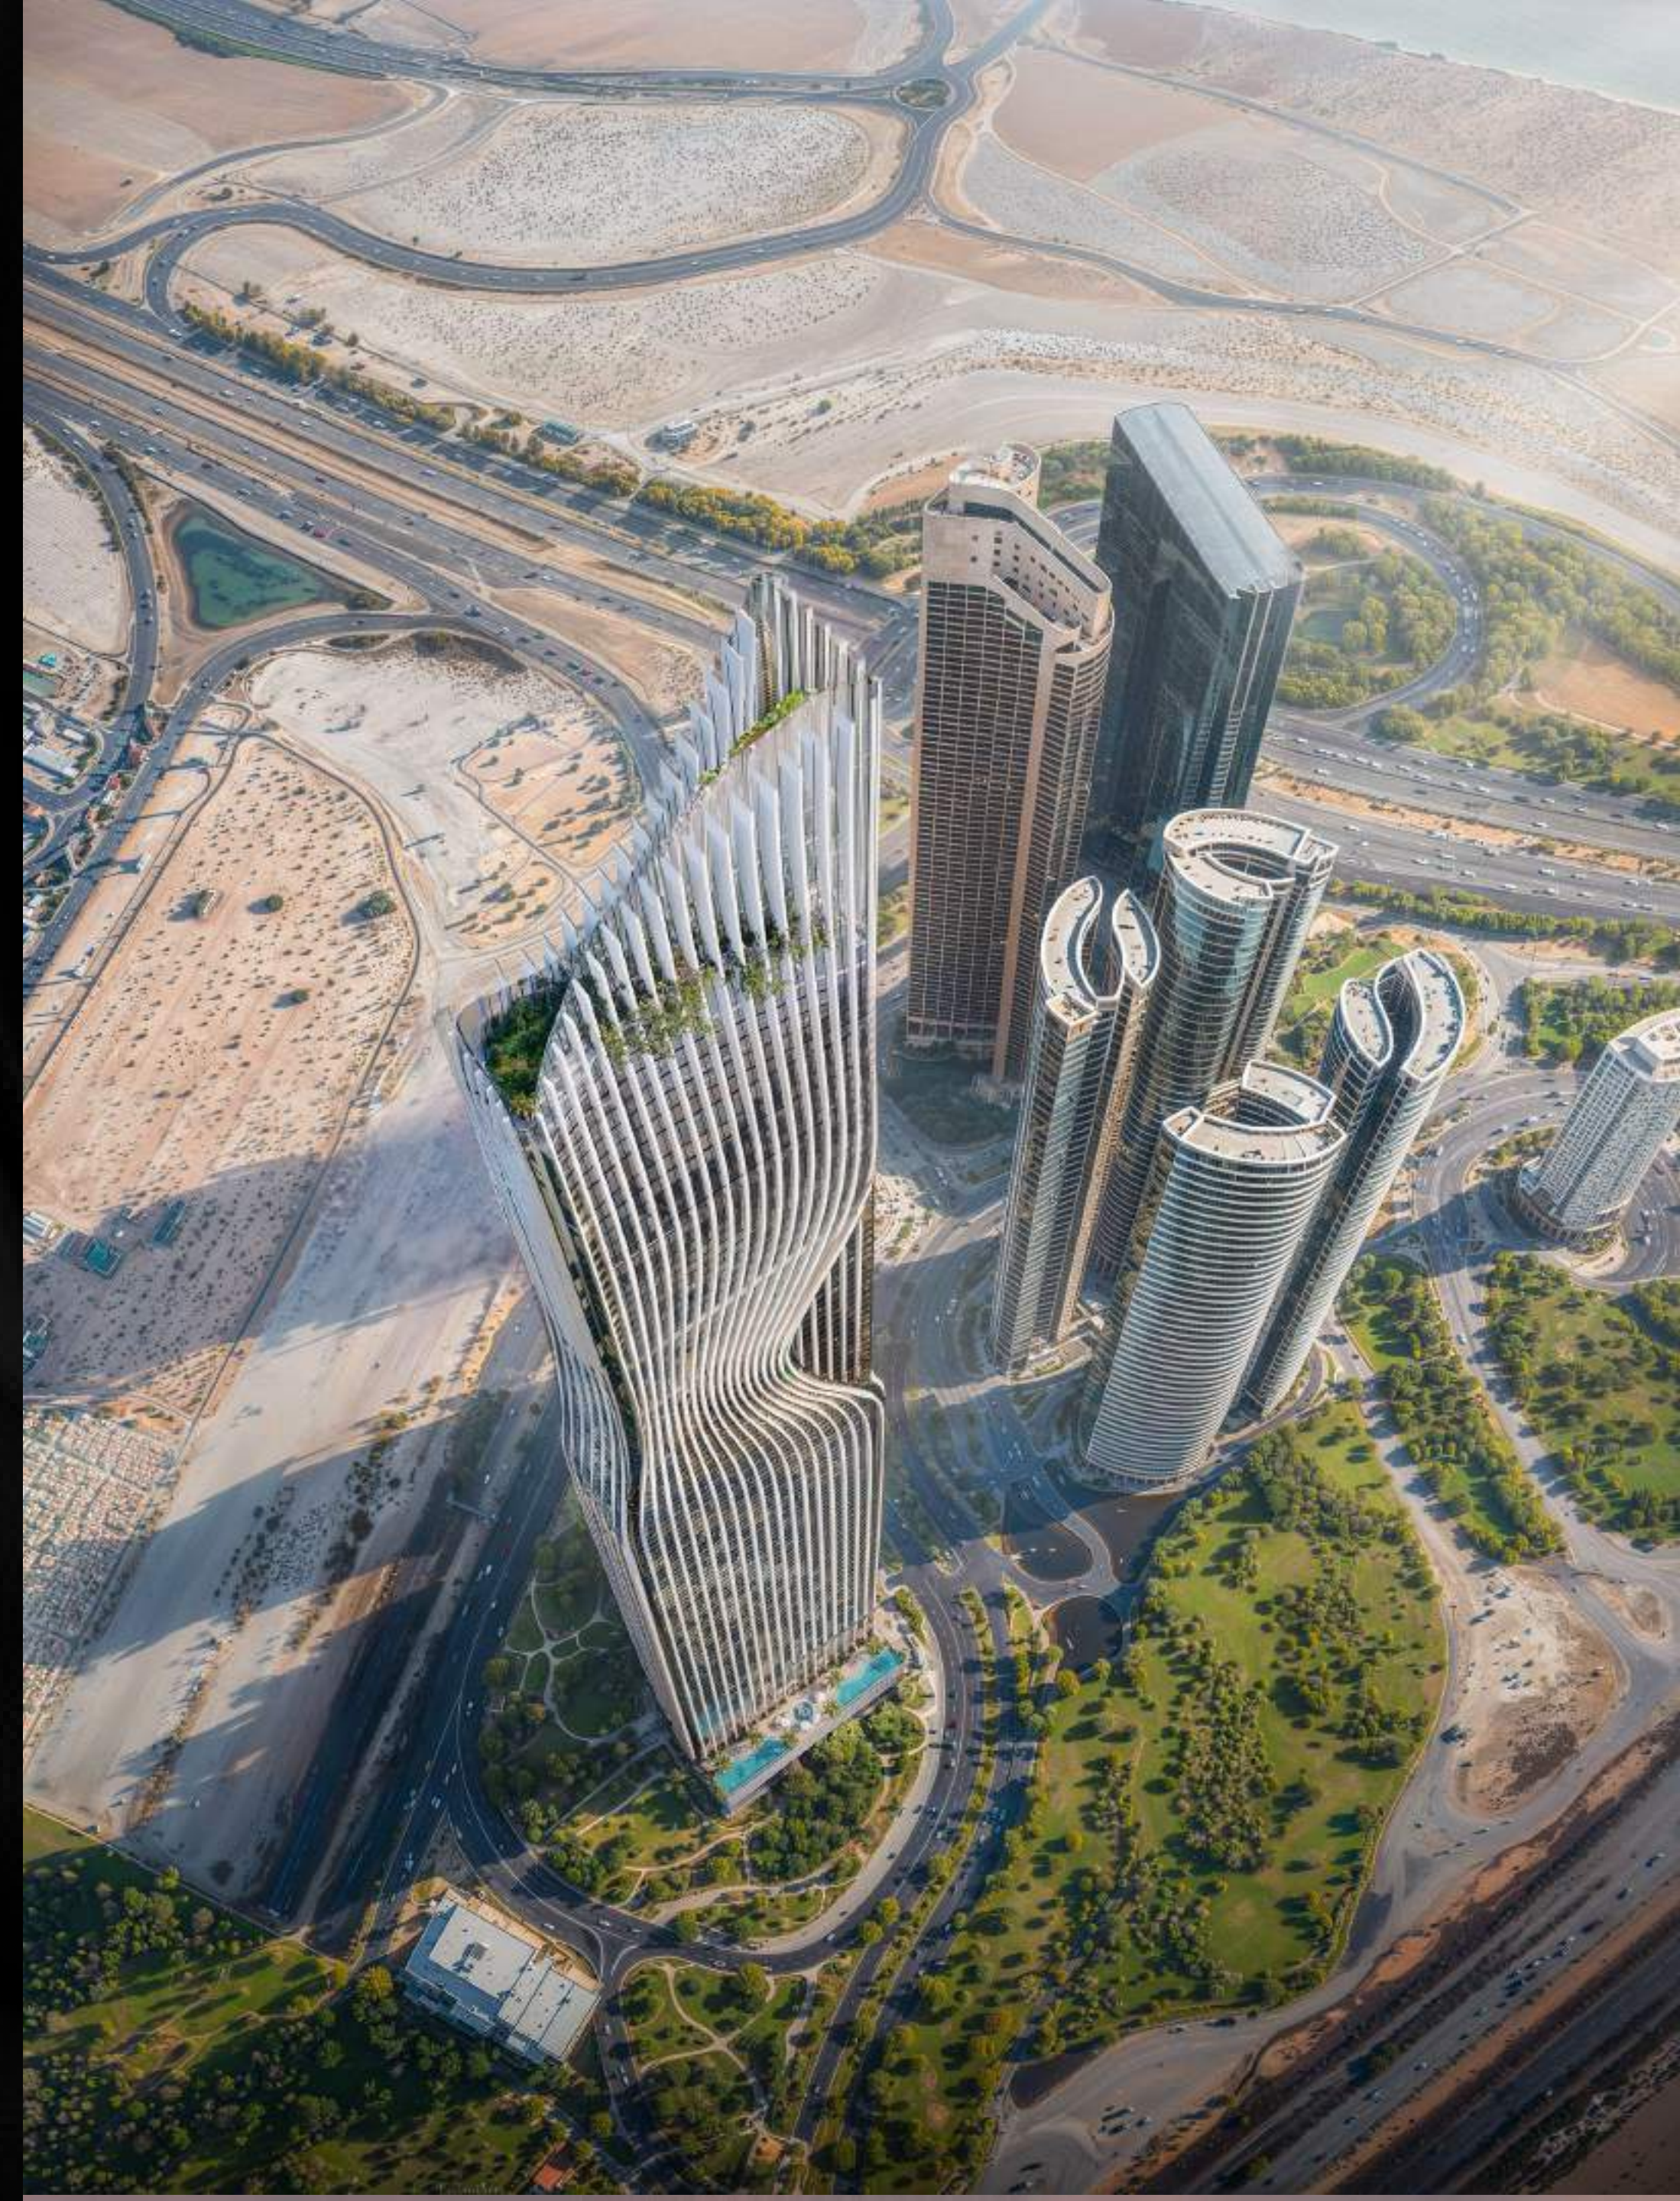

Inspirations

Tiger Sky Inspiration

Tiger Sky Tower stands as the world's highest rainforest with an iconic design, the highest infinity pool in the world, the highest restaurant in the world, the most thrilling adventure experiences, and fascinating amenities. Featuring an epic design, an excellent location, and fascinating scenic views, get ready to admire a remarkable future of utmost elegance in Business Bay, Dubai.

As a symbol of luxury in Dubai, this tower redefines opulence and comfort, elevating the everyday lifestyle experience to new heights.